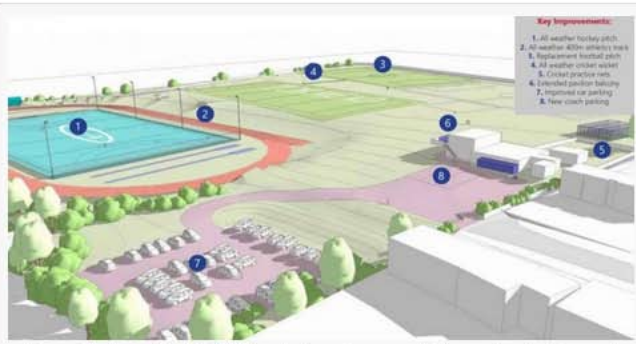

## Reactions to Urnfield Sports Field Planning Permission Granted On Appeal

Published on: 30 Oct, 2022  
Updated on: 1 Nov, 2022

**By Hugh Coakley**

The decision to allow on appeal the planning application for development of the school sportsfield at Urnfield on the brow of the downs to the south of the Epsom Road was bound to be controversial.

*The Dragon* sought reactions to the appeal decision which will allow a floodlit, all-weather hockey pitch and a six-lane running track on the edge of an Area of Outstanding Natural Beauty.

Schematic view of the Urnfield Sports Ground proposals (image from the Tormead school website).